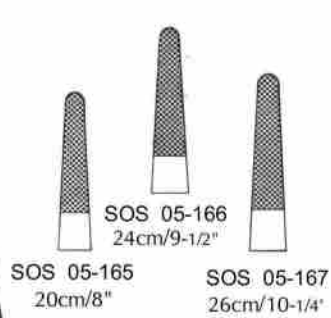

SUTURE

TC Needle Holders