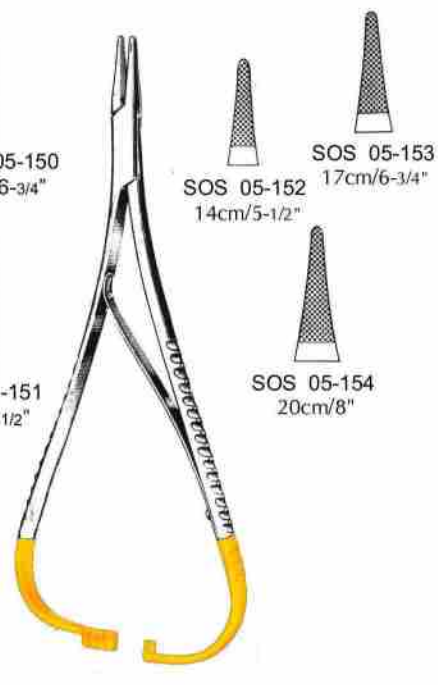

SUTURE

TC Needle Holders

CASTROVIEJO
SOS 05-141
13cm/5"

ARRUGA
SOS 05-142
16cm/6-1/4"

CASTROVIEJO KALT
SOS 05-143
14cm/5-1/2"

POTTS SMITH
SOS 05-144
22cm/8-3/4"

CASTROVIEJO
SOS 05-145
14cm/5-1/2"
Smooth

SOS 05-146
14cm/5-1/2"

Surgical Company

SUTURE

TC Needle Holders

LIGHTENBERG
SOS 05-147
20cm/8"

MATHIEU

MATHIEU

137

GILLIES
SOS 05-155
16cm/6-1/4"

BOZEMANN

WANGENSTEEN
SOS 05-168
27cm/10-1/2"

FINOCHIETTO
SOS 05-169
27cm/10-1/2"

SUTURE

TC Needle Holders

HEANEY

- 1. SOS 05-170 20cm/8"
- 2. SOS 05-171 24cm/9-1/2"
- 3. SOS 05-172 26cm/10-1/4"

HEGAR

- 1. SOS 05-173 13cm/5"
- 2. SOS 05-174 15cm/6"
- 3. SOS 05-175 18cm/7"
- 4. SOS 05-176 20cm/8"
- 5. SOS 05-177 23cm/9"
- 6. SOS 05-178 26cm/10-1/4"

MASSON

- SOS 05-179
27cm/10-1/2"

DE BAKEY

- SOS 05-180 18cm/7"
- SOS 05-181 20cm/8"
- SOS 05-182 23cm/9"
- SOS 05-183 26cm/10-1/4"
- SOS 05-184 31cm/13-1/2"