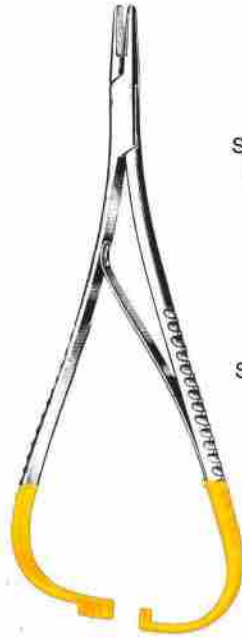

SUTURE

TC Needle Holders

CASTROVIEJO
SOS 05-141
13cm/5"

ARRUGA
SOS 05-142
16cm/6-1/4"

CASTROVIEJO KALT
SOS 05-143
14cm/5-1/2"

POTTS SMITH
SOS 05-144
22cm/8-3/4"

CASTROVIEJO
SOS 05-145
14cm/5-1/2"
Smooth

SOS 05-146
14cm/5-1/2"

Surgical Company

SUTURE

TC Needle Holders

LIGHTENBERG
SOS 05-147
20cm/8"

MATHIEU

MATHIEU

137

GILLIES
SOS 05-155
16cm/6-1/4"