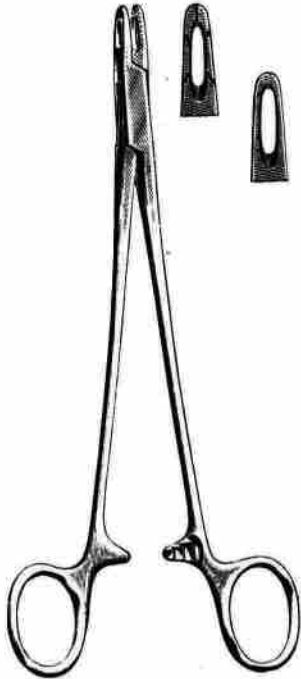

SUTURE

Needle Holders

METZENBAUM
SOS 05-109
18cm/7"