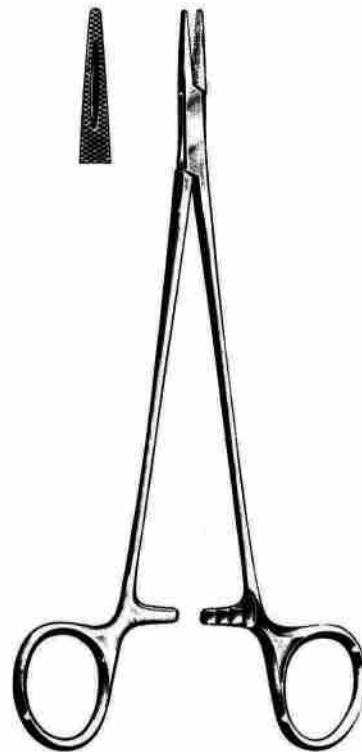

Surgical Company

SUTURE
Needle Holders

MASSON
SOS 05-100
27cm/10-1/2"

WANGENSTEEN
SOS 05-101
27cm/10-1/2"

WANGENSTEEN
SOS 05-102
27cm/10-1/2"

FINOCCHIETTO
SOS 05-103
27cm/10-1/2"

HEANEY
SOS 05-104
21cm/8-1/4"

SAROT
SOS 05-105 18cm/7"
SOS 05-106 26cm/10-1/4"

BROWN
SOS 05-107 13cm/5"
SOS 05-108 18cm/7"

SUTURE

Needle Holders

METZENBAUM
SOS 05-109
18cm/7"

ADSON
SOS 05-110
18cm/7"

MAYO HEGAR
SOS 05-111 16cm/6-1/4"
SOS 05-112 18cm/7"
SOS 05-113 20cm/8"