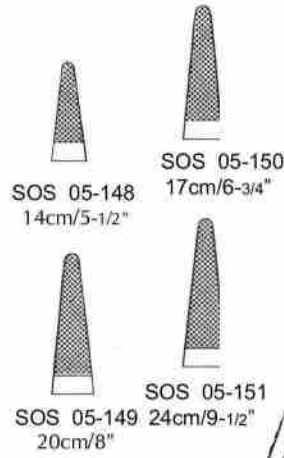

SUTURE

TC Needle Holders

CASTROVIEJO
SOS 05-141
13cm/5"

ARRUGA
SOS 05-142
16cm/6-1/4"

CASTROVIEJO KALT
SOS 05-143
14cm/5-1/2"

POTTS SMITH
SOS 05-144
22cm/8-3/4"

CASTROVIEJO
SOS 05-145
14cm/5-1/2"
Smooth

SOS 05-146
14cm/5-1/2"

Surgical Company

SUTURE

TC Needle Holders

LIGHTENBERG
SOS 05-147
20cm/8"

MATHIEU

MATHIEU

137

GILLIES
SOS 05-155
16cm/6-1/4"

OLSEN HEGAR

OLSEN HEGAR
SOS 05-158
17cm/6-3/4"

SUTURE

TC Needle Holders

LANGENBECK

TOENNIS
SOS 05-163
18cm/7"

STRATTE
SOS 05-164
23cm/9"

HEGAR

- 1. SOS 05-173 13cm/5"
- 2. SOS 05-174 15cm/6"
- 3. SOS 05-175 18cm/7"
- 4. SOS 05-176 20cm/8"
- 5. SOS 05-177 23cm/9"
- 6. SOS 05-178 26cm/10-1/4"

MASSON

- SOS 05-179
27cm/10-1/2"

DE BAKEY

- SOS 05-180 18cm/7"
- SOS 05-181 20cm/8"
- SOS 05-182 23cm/9"
- SOS 05-183 26cm/10-1/4"
- SOS 05-184 31cm/13-1/2"