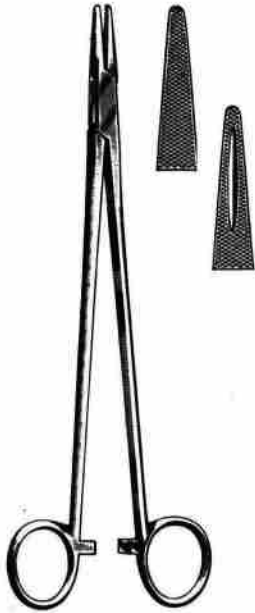

MAYO HEGAR

CRILE WOOD
SOS 05-128
15cm/6"

CRILE MURRY
SOS 05-129
15cm/6"

Surgical Company

SUTURE
Needle Holders

HEGAR
SOS 05-130 20cm/8" SOS 05-131
SOS 05-132 24cm/9-1/2" SOS 05-133

HEGAR BAUMGARTNER
SOS 05-134
14cm/5-1/2"

NEIVERT
SOS 05-135
13cm/5"
(Smooth Jaws)

HALSEY
SOS 05-136
13cm/5"
(Smooth Jaws)

WEBSTER
SOS 05-137
13cm/5"
(Smooth Jaws)

COLLIER
SOS 05-138
12.5cm/5"

DERF
SOS 05-139
12.5cm/5"

DERF
SOS 05-140
12cm/4-3/4"

Surgical Company