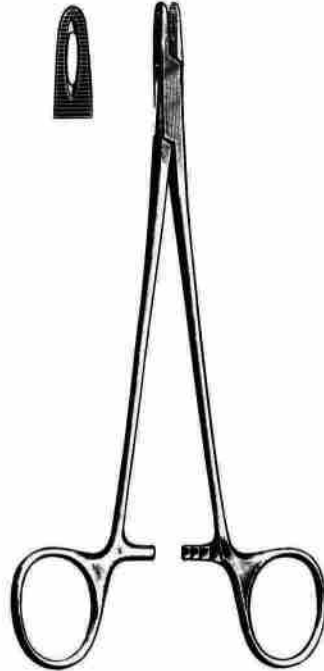

Surgical Company

SUTURE
Needle Holders

MASSON
SOS 05-100
27cm/10-1/2"

WANGENSTEEN
SOS 05-101
27cm/10-1/2"

WANGENSTEEN
SOS 05-102
27cm/10-1/2"

FINOCCHIETTO
SOS 05-103
27cm/10-1/2"

HEANEY
SOS 05-104
21cm/8-1/4"

SAROT
SOS 05-105 18cm/7"
SOS 05-106 26cm/10-1/4"

BROWN
SOS 05-107 13cm/5"
SOS 05-108 18cm/7"

SUTURE

Needle Holders

METZENBAUM
SOS 05-109
18cm/7"

ADSON
SOS 05-110
18cm/7"

MAYO HEGAR
SOS 05-111 16cm/6-1/4"
SOS 05-112 18cm/7"
SOS 05-113 20cm/8"