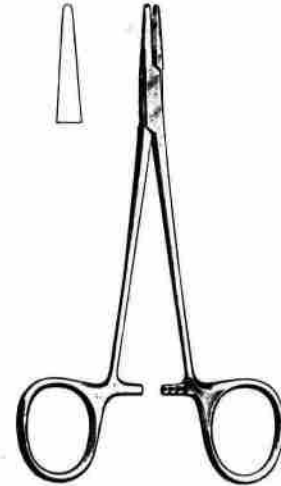

MAYO HEGAR

CRILE WOOD
SOS 05-128
15cm/6"

CRILE MURRY
SOS 05-129
15cm/6"

Surgical Company

SUTURE
Needle Holders

HEGAR
SOS 05-130 20cm/8" SOS 05-131
SOS 05-132 24cm/9-1/2" SOS 05-133

HEGAR BAUMGARTNER
SOS 05-134
14cm/5-1/2"

NEIVERT
SOS 05-135
13cm/5"
(Smooth Jaws)

HALSEY
SOS 05-136
13cm/5"
(Smooth Jaws)

WEBSTER
SOS 05-137
13cm/5"
(Smooth Jaws)

COLLIER
SOS 05-138
12.5cm/5"

DERF
SOS 05-139
12.5cm/5"

DERF
SOS 05-140
12cm/4-3/4"

Surgical Company

- 1. SOS 05-173 13cm/5"
- 2. SOS 05-174 15cm/6"
- 3. SOS 05-175 18cm/7"
- 4. SOS 05-176 20cm/8"
- 5. SOS 05-177 23cm/9"
- 6. SOS 05-178 26cm/10-1/4"

MASSON

- SOS 05-179
27cm/10-1/2"

DE BAKEY

- SOS 05-180 18cm/7"
- SOS 05-181 20cm/8"
- SOS 05-182 23cm/9"
- SOS 05-183 26cm/10-1/4"
- SOS 05-184 31cm/13-1/2"