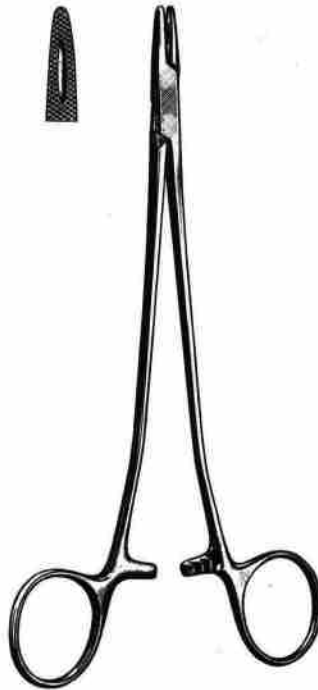

Surgical Company

SUTURE
Needle Holders

MASSON
SOS 05-100
27cm/10-1/2"

WANGENSTEEN
SOS 05-101
27cm/10-1/2"

WANGENSTEEN
SOS 05-102
27cm/10-1/2"

FINOCCHIETTO
SOS 05-103
27cm/10-1/2"

HEANEY
SOS 05-104
21cm/8-1/4"