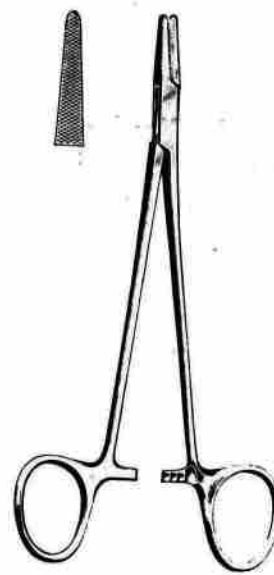

CRILE MURRY
SOS 05-129
15cm/6"