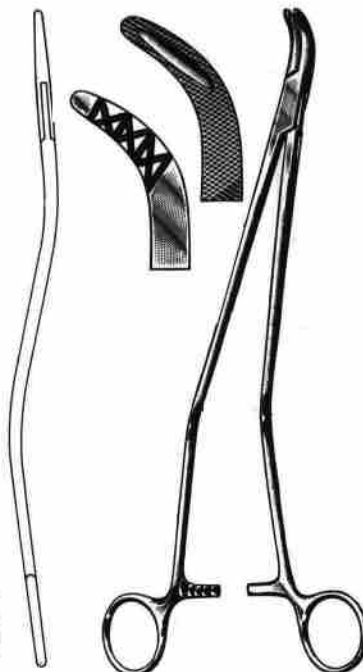

OLSEN HEGAR
SOS 05-085
17cm/6-3/4"

OLSEN HEGAR
SOS 05-086 14cm/5-1/2"
SOS 05-087 18cm/7"

OLSEN HEGAR
SOS 05-088
14cm/5-1/2"

SUTURE
Needle Holders

BOZEMANN
SOS 05-089 20cm/8"
SOS 05-090 24cm/9-1/2"

THOMSON WALKER
SOS 05-091
20cm/8"

KILNER
SOS 05-092 13.5cm/5-1/4"
SOS 05-093 16.5cm/6-1/2"

BRUCE CLARKE
SOS 05-094
12.5cm/5"

STRATE
SOS 05-095
23cm/9"

WERTHEIM
SOS 05-096 20cm/8"
SOS 05-097 24cm/9-1/2"

JOHNSON
SOS 05-098
27cm/10-1/2"

MASSON LUETHY
SOS 05-099
26cm/10-1/4"

Surgical Company

SUTURE
Needle Holders

MASSON
SOS 05-100
27cm/10-1/2"

WANGENSTEEN
SOS 05-101
27cm/10-1/2"

WANGENSTEEN
SOS 05-102
27cm/10-1/2"

FINOCCHIETTO
SOS 05-103
27cm/10-1/2"

HEANEY
SOS 05-104
21cm/8-1/4"