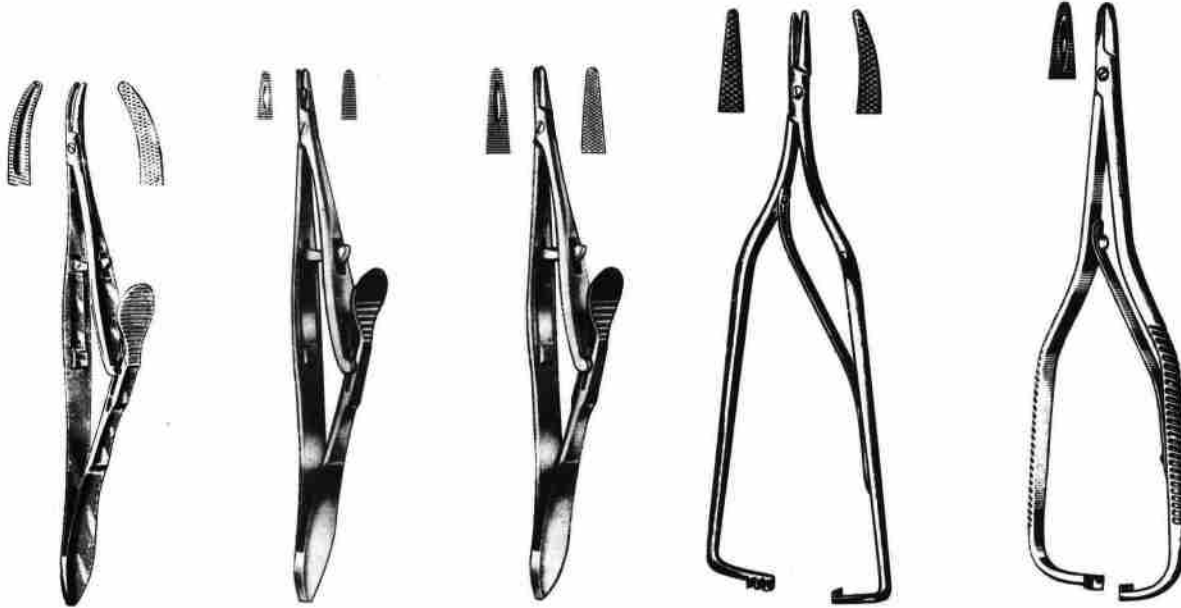

CASTROVIEJO
SOS 05-053
9cm/3-1/2"

CASTROVIEJO
SOS 05-054
9cm/3-1/2"

CASTROVIEJO
SOS 05-055
9cm/3-1/2"

CASTROVIEJO
SOS 05-056
9cm/3-1/2"

129

SUTURE

Micro Needle Holders

KALT ARRUGA SOS 05-057 14cm/5-1/2"	CASTROVIEJO KALT SOS 05-058 13.5cm/5-1/4"	KALT SOS 05-059 14cm/5-1/2"	ARRUGA (Straight) SOS 05-060 16cm/6-1/4"	BOYNTON (Curved) SOS 05-061 12cm/4-3/4"
---	--	--	--	---