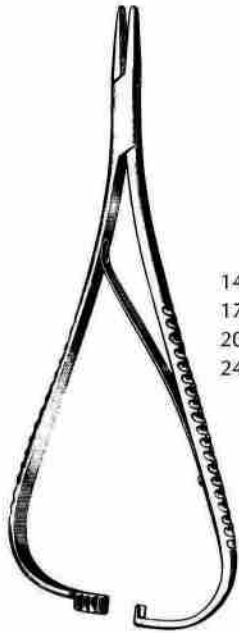

SUTURE

Needle Holders

MATHIEU

14cm/5-1/2"	SOS 05-069	SOS 05-073	SOS 05-077
17cm/6-3/4"	SOS 05-070	SOS 05-074	SOS 05-078
20cm/8"	SOS 05-071	SOS 05-075	
24cm/9-1/2"	SOS 05-072	SOS 05-076