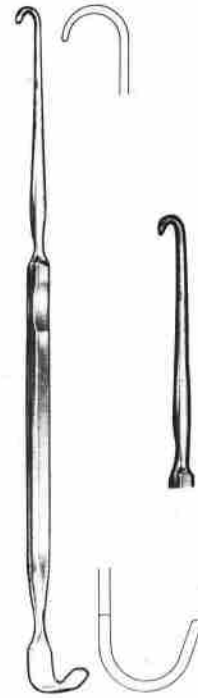

LUER

	Fig.	mm
SOS 09-011	0	4
SOS 09-012	1	5
SOS 09-013	2	6
SOS 09-014	3	7
SOS 09-015	4	8
SOS 09-016	5	9
SOS 09-017	6	10
SOS 09-018	7	11
SOS 09-019	8	12
SOS 09-020	9	13

International Scale

Fig	0	1	2	3	4	5	6	7	8	9
Diameter	④	⑤	⑥	⑦	⑧	⑨	⑩	⑪	⑫	⑬ mm
Length of outer tube	45	50	55	60	65	70	75	80	85	90 mm

FULLER

	Fig.	F.G.
SOS 09-021	1	18
SOS 09-022	2	20
SOS 09-023	3	22
SOS 09-024	4	24
SOS 09-025	5	26
SOS 09-026	6	28
SOS 09-027	7	30
SOS 09-028	8	32

Surgical Company

TRACHEOTOMY

Trachea Retractors

JACKSON
SOS 09-029
17cm/6-3/4"

LUKENS
SOS 09-030
17cm/6-3/4"

JACKSON
SOS 09-031
18cm/7"

JACKSON
SOS 09-032
15cm/6"

LUER
SOS 09-033
11cm/4-1/2"

ROSE
SOS 09-034
13cm/5"

TRACHEOTOMY

Trachea Retractors

ITERSON
16cm/6-1/4"

SOS 09-035
SOS 09-036

SOS 09-037
18cm/7"

SOS 09-038
18cm/7"

BOSE
SOS 09-039
7cm/2-3/4"

Trache Trocars and Dilators

LABORDE
SOS 09-040
14cm/5-1/2"

TROUSSEAU
SOS 09-041
14cm/5-1/2"

UCKERMANN
13cm/5"
SOS 09-042 8 mm
SOS 09-043 10mm