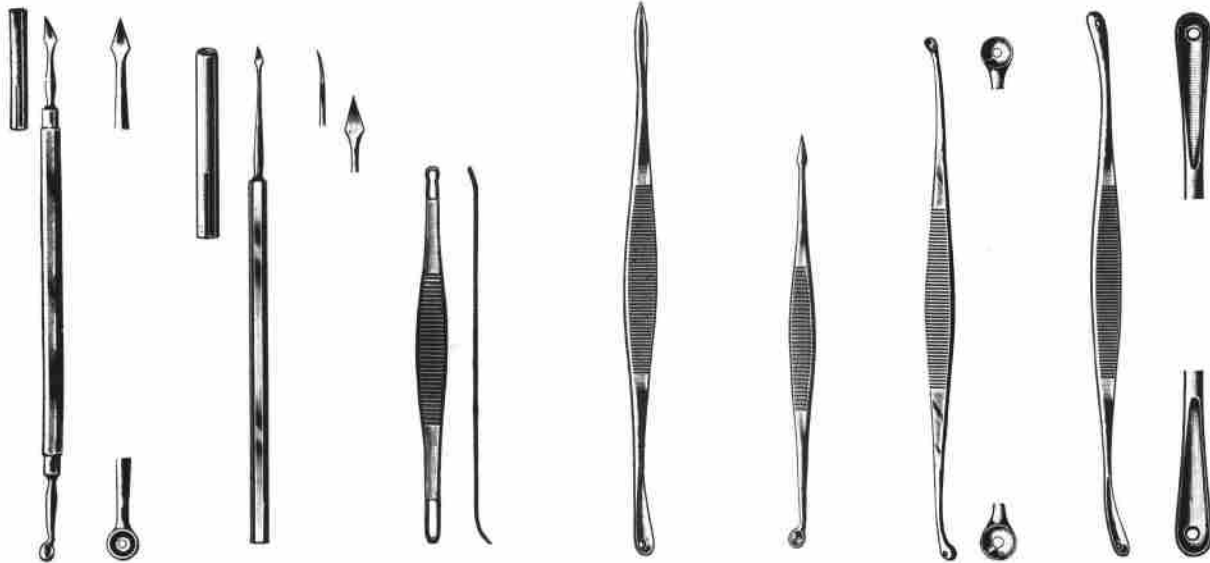

SCHOEMAKER
SOS 11-043
15cm/6"

MASTIN
SOS 11-044
17cm/6-3/4"

LAHEY
SOS 11-045 15cm/6"
SOS 11-046 20cm/8"

Surgical Company

DERMATOLOGY

Comedo Extractors

KATSCH
SOS 11-047
14cm/5-1/2"

SOS 11-048
13cm/5"

SCHAMBERG
SOS 11-049
10cm/4"

SAALFELD
SOS 11-050
14cm/5-1/2"

SAALFELD
SOS 11-051
10cm/4"

UNNA
SOS 11-052
14cm/5-1/2"

UNNA
SOS 11-053
14cm/5-1/2"

GILLIES
SOS 11-054 Fig.1
SOS 11-055 2

Lupus Currettes, Hooklets, Trephines