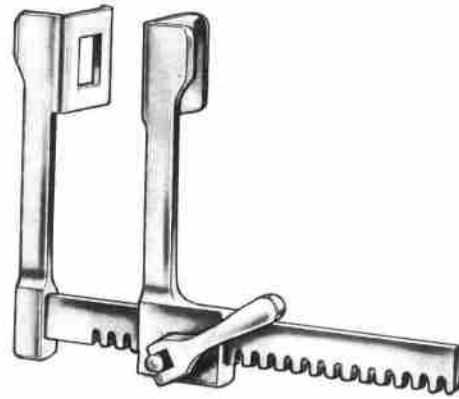

FINOCCHIETTO BABY
SOS 11-019 18x20x75mm