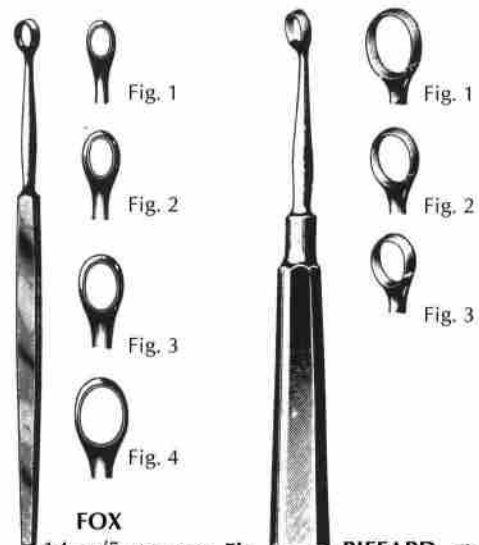

FOX	14cm/5-1/2"	mm	Fig.	PIFFARD	Fig.
SOS 11-063	3	1	1	SOS 11-067	1
SOS 11-064	4	2	2	SOS 11-068	2
SOS 11-065	5	3	3	SOS 11-069	3
SOS 11-066	6	4	4