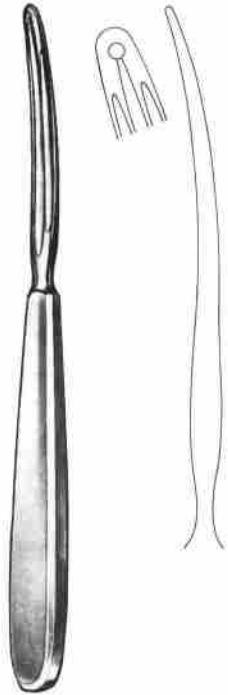

Sternum Chisel and Lung Spatula

ALLISON
SOS 11-022 30cm/12"
SOS 11-023 32cm/12-3/4"

LEBSCHÉ
SOS 11-024
24.5cm/9 3/4"

Rib Shears

GIERTZ STILLE
SOS 11-025
27cm/10-3/4"

SAUERBRUCH FRY
SOS 11-026
36cm/14 1/2"

BRUNNER
SOS 11-027
32cm/12-3/4"

THORACIC AND LUNG SURGERY

Bone and Rib Shears

DOYEN
SOS 11-028
19cm/7-3/4"

BETHUNE
SOS 11-029
34cm/13"

CORYLLOS
SOS 11-030
35cm/14"

SOS 11-031
35cm/14"

GLUCK
SOS 11-032 19cm/7-3/4"
SOS 11-033 22cm/8-3/4"

COLLIN
SOS 11-034
19cm/7-3/4"

SOS 11-035
22cm/8-3/4"

SOS 11-036 20cm/8"
SOS 11-037 23cm/9"

GOITRE

Directors Enucleators

KOCHER
SOS 11-038
18cm/7"

KOCHER
SOS 11-039 15cm/6"
SOS 11-040 16cm/6-1/4"

KOCHER
SOS 11-041
SOS 11-042

Goitre Seizing Forceps and Scissors

SCHOEMAKER
SOS 11-043
15cm/6"

MASTIN
SOS 11-044
17cm/6-3/4"

LAHEY
SOS 11-045 15cm/6"
SOS 11-046 20cm/8"

Surgical Company

DERMATOLOGY

Comedo Extractors

KATSCH
SOS 11-047
14cm/5-1/2"

SOS 11-048
13cm/5"