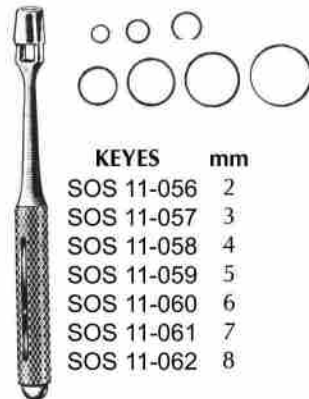

SCHOEMAKER
SOS 11-043
15cm/6"

MASTIN
SOS 11-044
17cm/6-3/4"

LAHEY
SOS 11-045 15cm/6"
SOS 11-046 20cm/8"

Surgical Company

DERMATOLOGY

Comedo Extractors

KATSCH
SOS 11-047
14cm/5-1/2"

SOS 11-048
13cm/5"

SCHAMBERG
SOS 11-049
10cm/4"

SAALFELD
SOS 11-050
14cm/5-1/2"

SAALFELD
SOS 11-051
10cm/4"

UNNA
SOS 11-052
14cm/5-1/2"

UNNA
SOS 11-053
14cm/5-1/2"

GILLIES
SOS 11-054 Fig.1
SOS 11-055 2

Lupus Currettes, Hooklets, Trephines