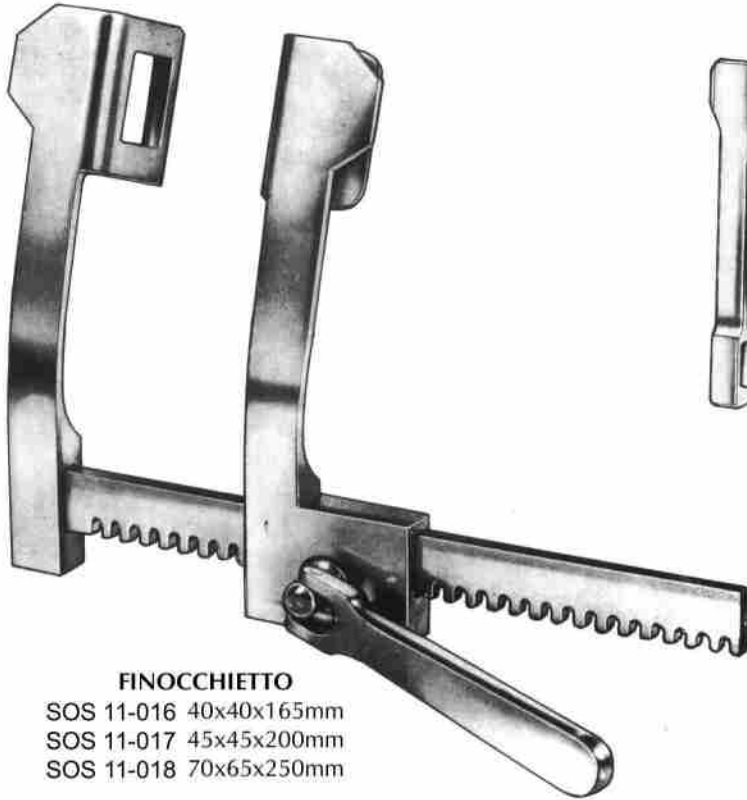

THORACIC AND LUNG SURGERY

Bronchus Clamps, Rib Spreader and Approximator

BAILEY
SOS 11-001
16cm/6-1/4"

BAILEY GIBBON
SOS 11-002
16cm/6-1/4"

PRICE THOMAS
SOS 11-003
22cm/8-3/4"

SOS 11-004

PRICE THOMAS
SOS 11-005
22cm/8-3/4"

SOS 11-006

SOS 11-007

SEMB
24cm/9-1/2"

SOS 11-008

SOS 11-010
Left

SOS 11-009

SOS 11-011
Right

SAROT
23cm/9"

Surgical Company

THORACIC AND LUNG SURGERY

Rib Spreader

BURFORD
For Adult

BURFORD
For Children

Surgical Company

THORACIC AND LUNG SURGERY

Rib Spreader