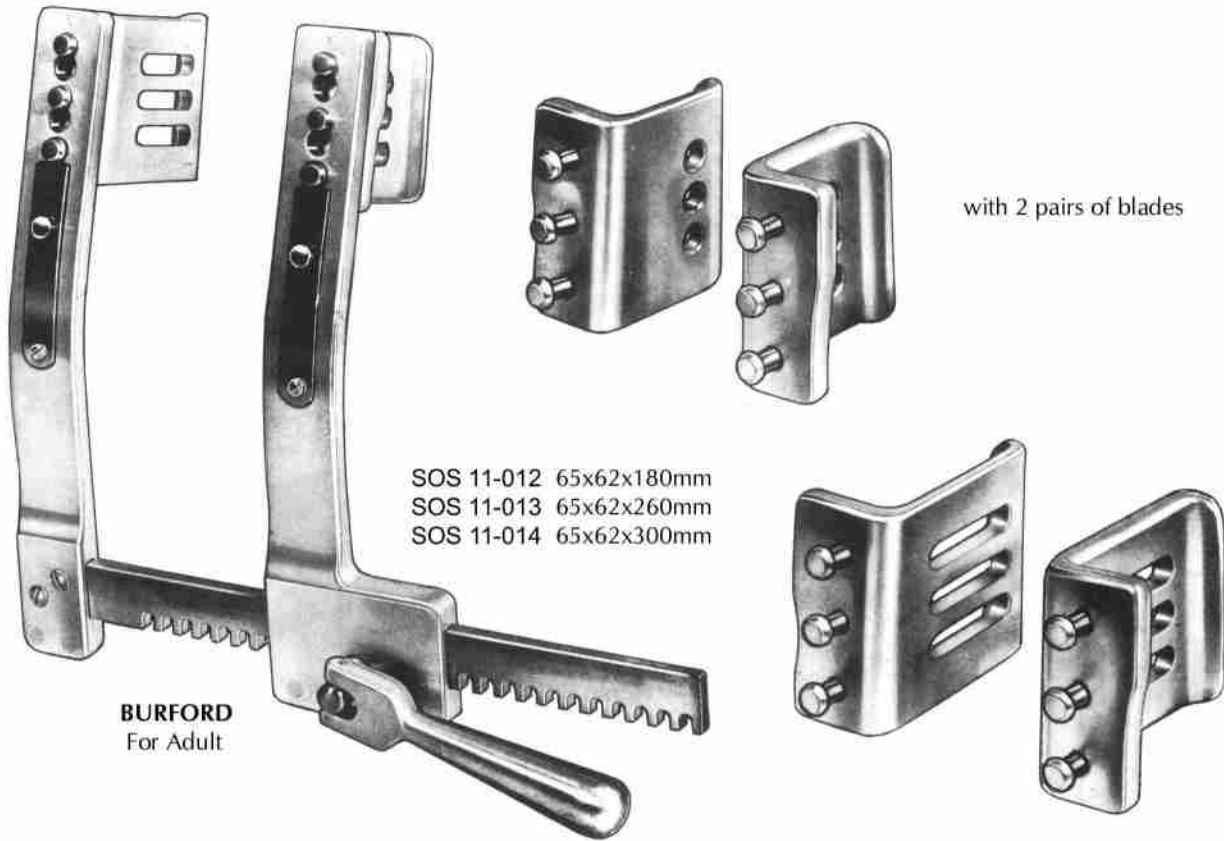

THORACIC AND LUNG SURGERY

Bronchus Clamps, Rib Spreader and Approximator

BAILEY
SOS 11-001
16cm/6-1/4"

BAILEY GIBBON
SOS 11-002
16cm/6-1/4"

PRICE THOMAS
SOS 11-003
22cm/8-3/4"

SOS 11-004

PRICE THOMAS
SOS 11-005
22cm/8-3/4"

SOS 11-006

SOS 11-007

SEMB
24cm/9-1/2"

SOS 11-008

SOS 11-010
Left

SOS 11-009

SOS 11-011
Right

SAROT
23cm/9"

Surgical Company

THORACIC AND LUNG SURGERY

Rib Spreader

BURFORD
For Adult

BURFORD
For Children

Surgical Company

THORACIC AND LUNG SURGERY

Rib Spreader