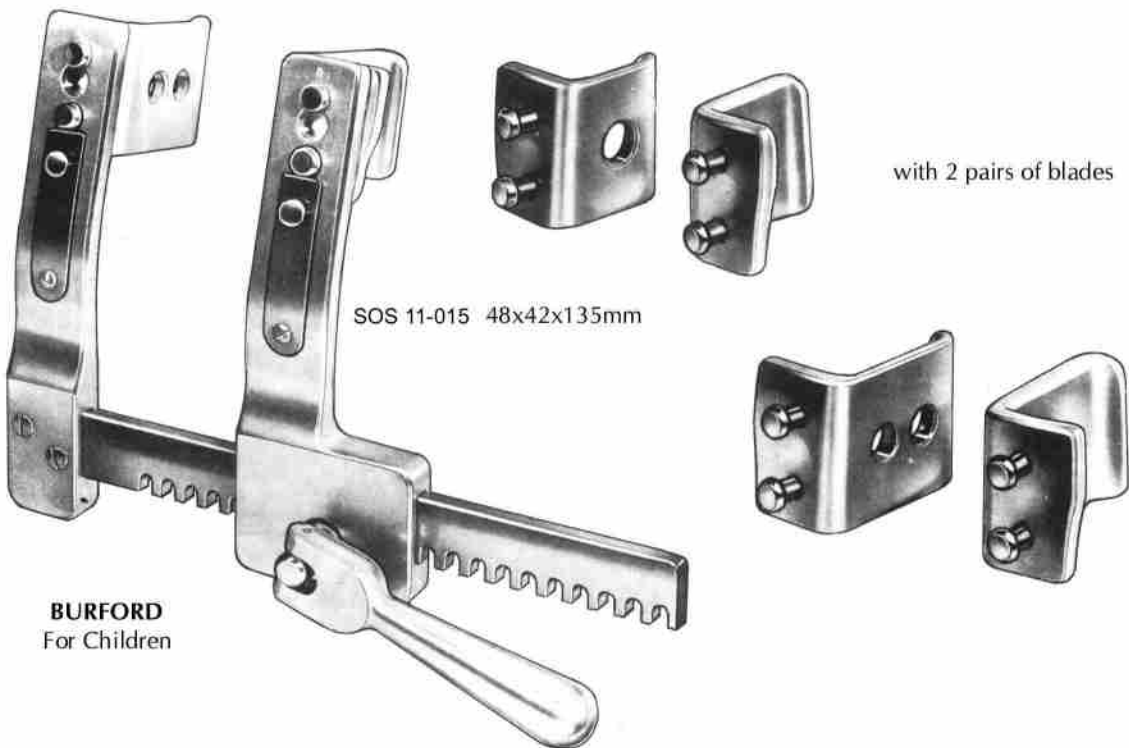

THORACIC AND LUNG SURGERY

Bronchus Clamps, Rib Spreader and Approximator

BAILEY
SOS 11-001
16cm/6-1/4"

BAILEY GIBBON
SOS 11-002
16cm/6-1/4"

PRICE THOMAS
SOS 11-003
22cm/8-3/4"

SOS 11-004

PRICE THOMAS
SOS 11-005
22cm/8-3/4"

SOS 11-006

SOS 11-007

SEMB
24cm/9-1/2"

SOS 11-008

SOS 11-010
Left

SOS 11-009

SOS 11-011
Right

SAROT
23cm/9"

Surgical Company

THORACIC AND LUNG SURGERY

Rib Spreader

BURFORD
For Adult

BURFORD
For Children

Surgical Company

THORACIC AND LUNG SURGERY

Rib Spreader