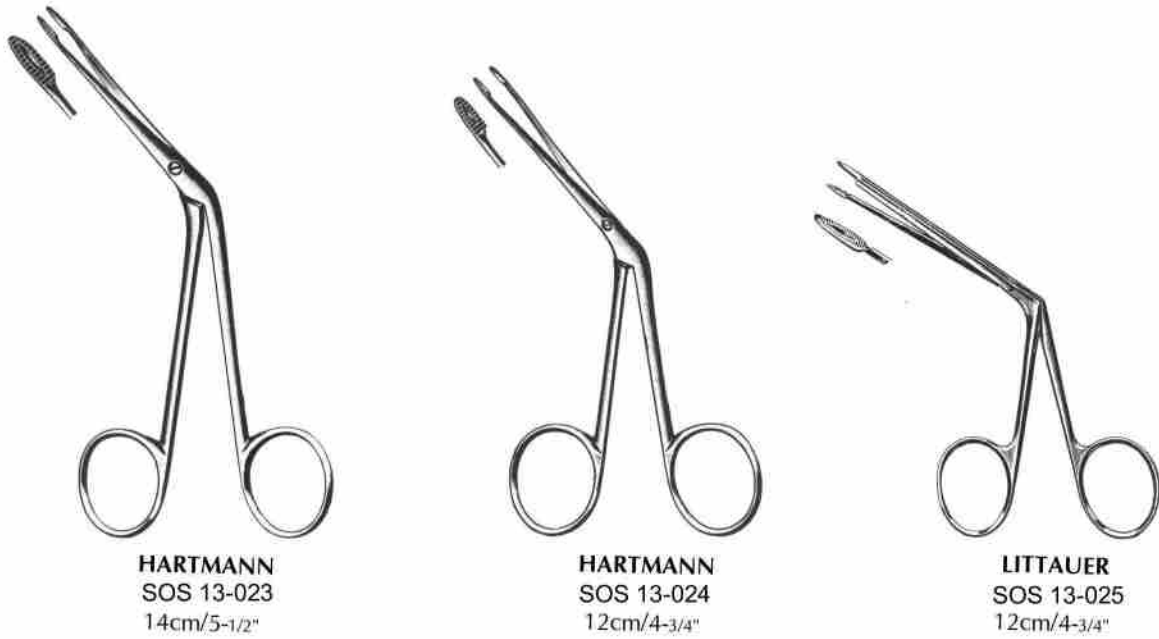

HARTMANN
1:2
SOS 13-013 - 9cm/3-1/2"
SOS 13-014 - 14cm/5-1/2"

**HARTMANN
WULLSTEIN**
SOS 13-015
8.5cm/3-1/2"

HARTMANN
SOS 13-016 8.5cm/3-1/2"
HARTMANN
SOS 13-017 - 8.5cm/3-1/2"
SOS 13-018 - 14cm/5-1/2"
SOS 13-019 - 16.5cm/6-1/2"

Surgical Company

OTOLOGY

Ear Polypus Forceps and Foreign Body Levers

Surgical Company

OTOLOGY

Ear Dressing Forceps

JANSEN
SOS 13-026 - 16cm/6-1/4"
SOS 13-027 - 20cm/8"

LUCAE
SOS 13-028
14cm/5-1/2"

TROELTSCH (Wilde)
SOS 12-029
13cm/5"

TROELTSCH (Wilde)
SOS 13-030
12cm/4-3/4"

TROELTSCH (Wilde)
SOS 13-031
11cm/4-1/2"

Ear Polypus Snares

mm dia 10m/33ft.
0.3 SOS 13-032
0.4 SOS 13-033

mm dia
0.2 SOS 13-034
0.3 SOS 13-035