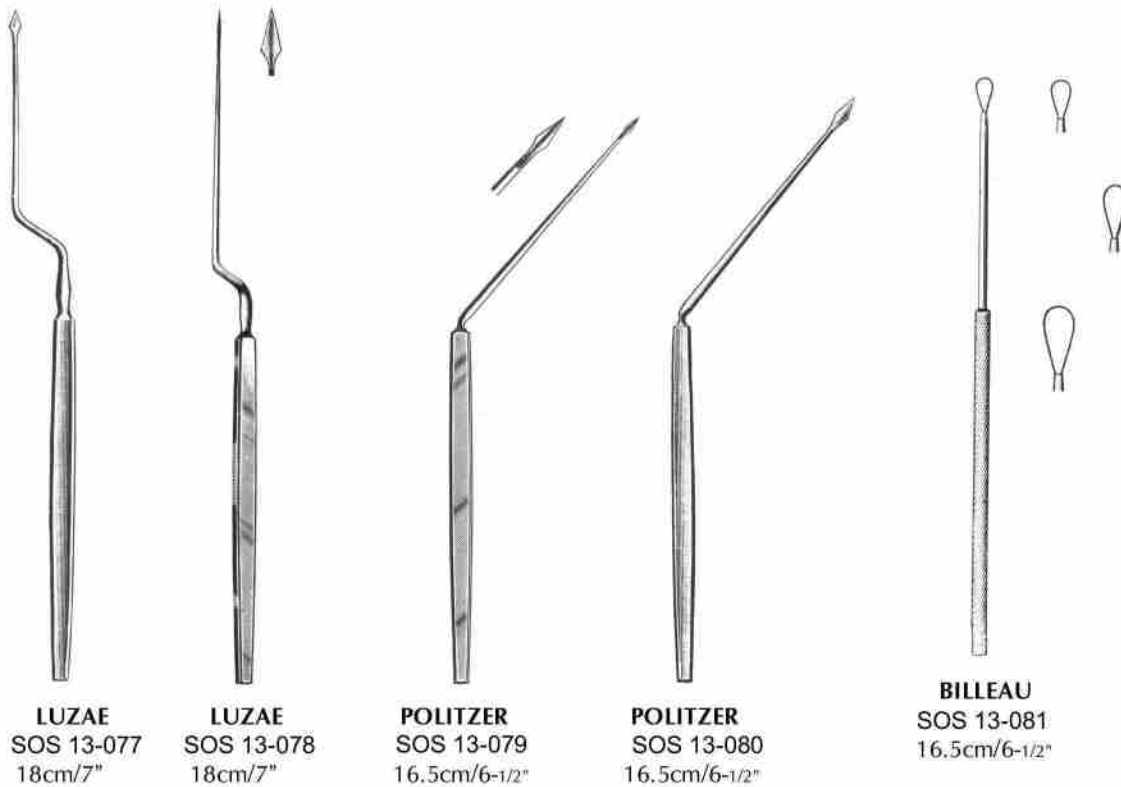

Sharp

BUCK
16.5cm/6-1/2"

OTOLOGY

Curettes and Spoon

Paracentesis Needles

OTOLOGY

Eustachian Catheters

WOAKES