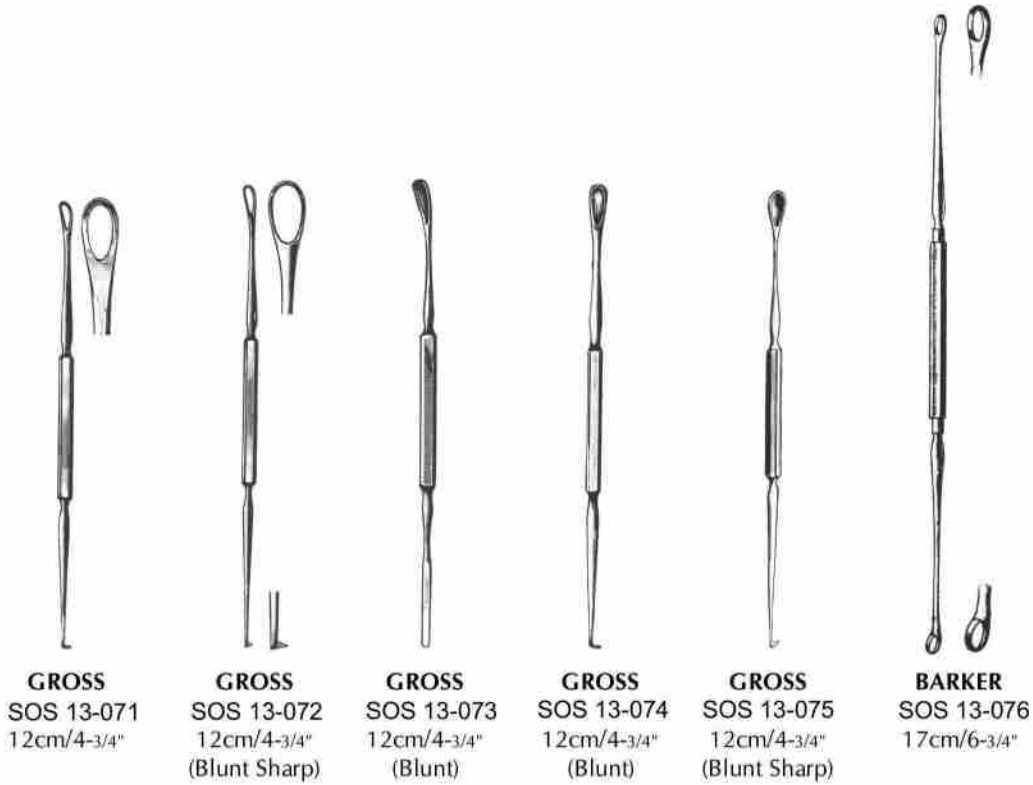

LANGE WILDE
SOS 13-036

KRAUSE VOSS
SOS 13-037

KRAUSE
SOS 13-038

Surgical Company

OTOLOGY

Curettes

BUCK
16.5cm/6-1/2"

Blunt

Sharp

BUCK
16.5cm/6-1/2"

OTOLOGY

Curettes and Spoon

Paracentesis Needles

OTOLOGY

Eustachian Catheters

WOAKES