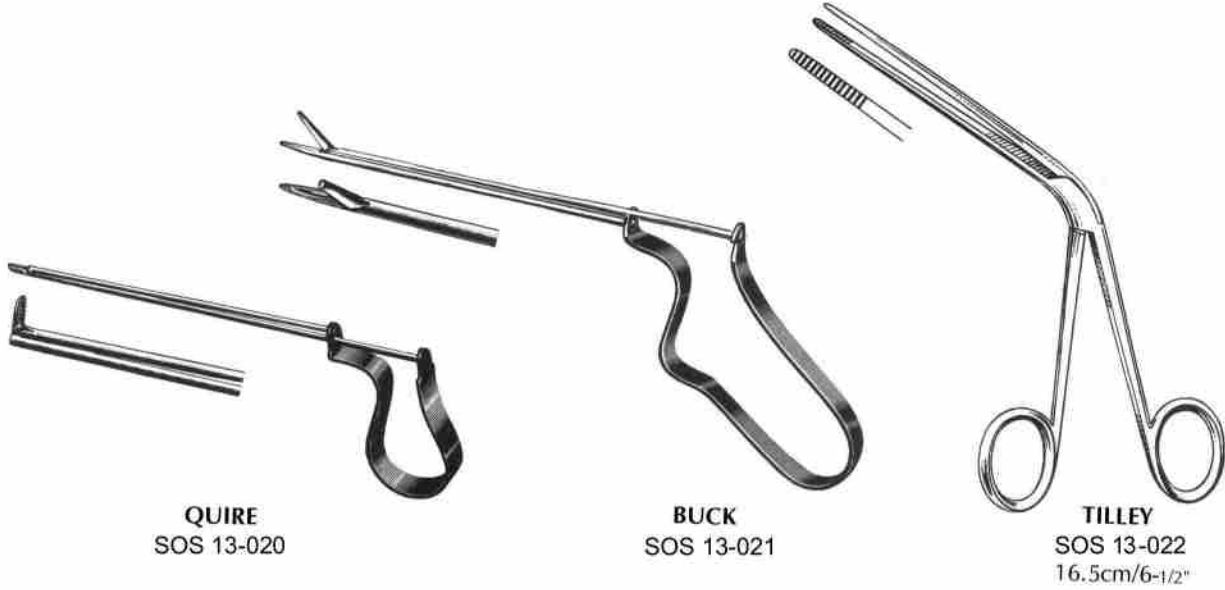

HARTMANN
1:2
SOS 13-013 - 9cm/3-1/2"
SOS 13-014 - 14cm/5-1/2"

**HARTMANN
WULLSTEIN**
SOS 13-015
8.5cm/3-1/2"

HARTMANN
SOS 13-016 8.5cm/3-1/2"
HARTMANN
SOS 13-017 - 8.5cm/3-1/2"
SOS 13-018 - 14cm/5-1/2"
SOS 13-019 - 16.5cm/6-1/2"

Surgical Company

OTOLOGY

Ear Polypus Forceps and Foreign Body Levers

Surgical Company

OTOLOGY

Ear Dressing Forceps

JANSEN
SOS 13-026 - 16cm/6-1/4"
SOS 13-027 - 20cm/8"

LUCAE
SOS 13-028
14cm/5-1/2"