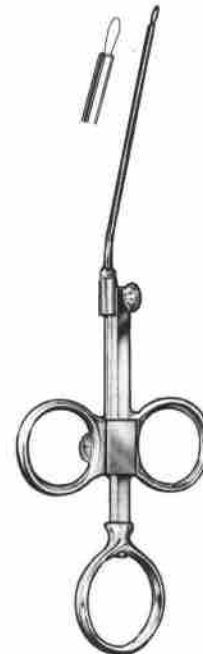

Surgical Company

OTOLOGY

Ear Polypus Forceps and Foreign Body Levers

Surgical Company

OTOLOGY

Ear Dressing Forceps

JANSEN
SOS 13-026 - 16cm/6-1/4"
SOS 13-027 - 20cm/8"

LUCAE
SOS 13-028
14cm/5-1/2"

TROELTSCH (Wilde)
SOS 12-029
13cm/5"

TROELTSCH (Wilde)
SOS 13-030
12cm/4-3/4"

TROELTSCH (Wilde)
SOS 13-031
11cm/4-1/2"

Ear Polypus Snares

mm dia 10m/33ft.
0.3 SOS 13-032
0.4 SOS 13-033

mm dia
0.2 SOS 13-034
0.3 SOS 13-035

LANGE WILDE
SOS 13-036

KRAUSE VOSS
SOS 13-037

KRAUSE
SOS 13-038

Surgical Company

OTOLOGY

Curettes

BUCK
16.5cm/6-1/2"

Blunt

Sharp

BUCK
16.5cm/6-1/2"

OTOLOGY

Curettes and Spoon

Paracentesis Needles

OTOLOGY

Eustachian Catheters

WOAKES