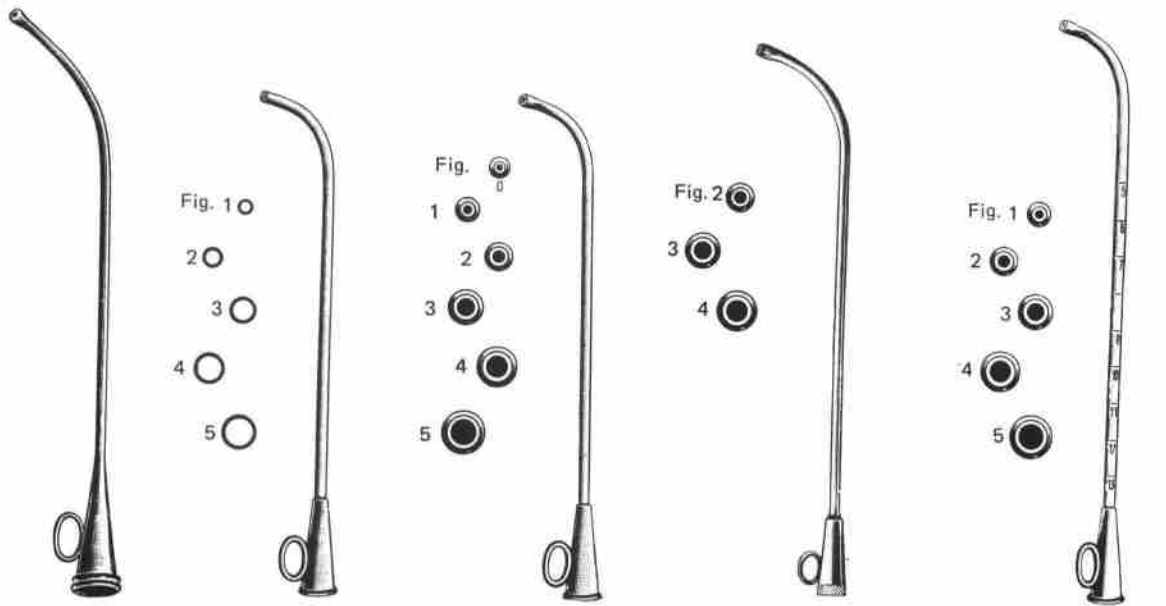

Sharp

BUCK
16.5cm/6-1/2"

OTOLOGY

Curettes and Spoon

Paracentesis Needles

OTOLOGY

Eustachian Catheters

WOAKES