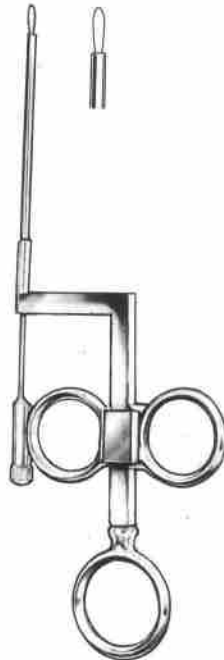

Surgical Company

OTOLOGY

Ear Polypus Forceps and Foreign Body Levers

Surgical Company

OTOLOGY

Ear Dressing Forceps

JANSEN
SOS 13-026 - 16cm/6-1/4"
SOS 13-027 - 20cm/8"

LUCAE
SOS 13-028
14cm/5-1/2"

TROELTSCH (Wilde)
SOS 12-029
13cm/5"

TROELTSCH (Wilde)
SOS 13-030
12cm/4-3/4"

TROELTSCH (Wilde)
SOS 13-031
11cm/4-1/2"

Ear Polypus Snares

mm dia 10m/33ft.
0.3 SOS 13-032
0.4 SOS 13-033

mm dia
0.2 SOS 13-034
0.3 SOS 13-035

LANGE WILDE
SOS 13-036

KRAUSE VOSS
SOS 13-037

KRAUSE
SOS 13-038

Surgical Company

OTOLOGY

Curettes

BUCK
16.5cm/6-1/2"

Blunt

Sharp

BUCK
16.5cm/6-1/2"

OTOLOGY

Curettes and Spoon

Paracentesis Needles

OTOLOGY

Eustachian Catheters

WOAKES