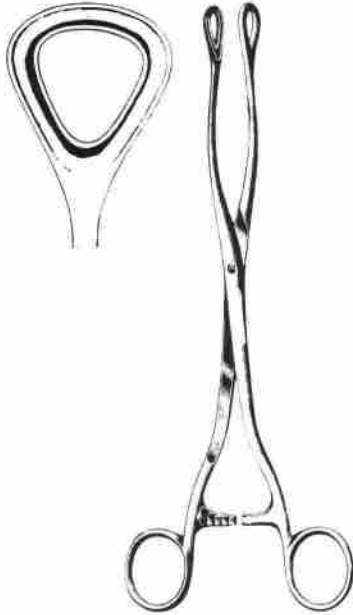

**Surgical Company**

**RECTUM**  
Anal Retractor

**PARK**  
SOS 17-028

SOS 17-029  
Rectal Blade  
70mm (deep)

SOS 17-030  
Sphincter Blade  
94mm (deep)

SOS 17-031  
Blade for Anastomosis  
90mm (deep)

**RECTUM**

Rectal Biopsy Forceps

Haemorrhoidel Forceps

**LEUR**  
SOS 17-032  
24.5cm/9<sup>3</sup>/<sub>4</sub>"

**HEYWOOD-SMITH**  
SOS 17-033  
21m/8<sup>1</sup>/<sub>4</sub>"

**HEYWOOD-SMITH**  
SOS 17-034  
20cm/8"

**YEOMAN**

Lengths - Largos - Längen

- |  |  |  |  |
|--|--|--|--|
|  |  |  | SOS 17-044<br>SOS 17-045<br>SOS 17-046 |
|  |  |  | SOS 17-041<br>SOS 17-042<br>SOS 17-043 |
|  |  |  | SOS 17-038<br>SOS 17-039<br>SOS 17-040 |
|  |  |  | SOS 17-035<br>SOS 17-036<br>SOS 17-037 |

28cm/11"  
35cm/13<sup>3</sup>/<sub>4</sub>"  
42cm/16<sup>1</sup>/<sub>2</sub>"

**Surgical Company**

**RECTUM**

Cotton Carrier for Rectoscope

SOS 17-047  
45cm/17 3/4"

Sigmoidoscope

**LLOYDS-DAVIES**  
SOS 17-048  
( Set )