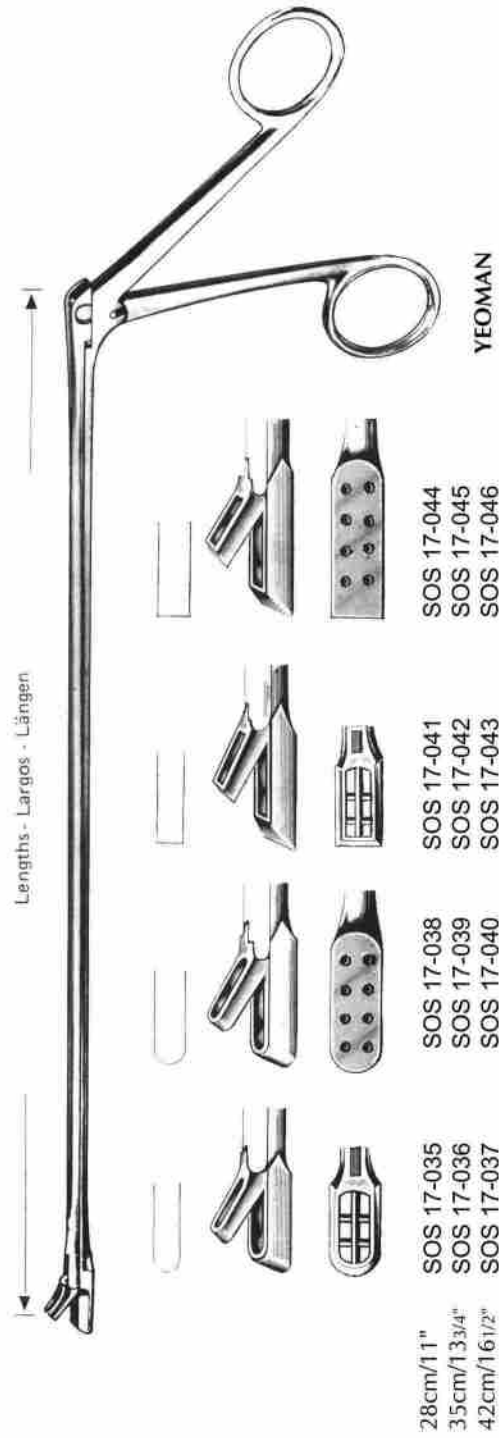

**Surgical Company**

**RECTUM**  
Anal Retractor

**PARK**  
SOS 17-028

SOS 17-029  
Rectal Blade  
70mm (deep)

SOS 17-030  
Sphincter Blade  
94mm (deep)

SOS 17-031  
Blade for Anastomosis  
90mm (deep)

**RECTUM**

Rectal Biopsy Forceps

Haemorrhoidel Forceps

**LEUR**  
SOS 17-032  
24.5cm/9<sup>3</sup>/<sub>4</sub>"

**HEYWOOD-SMITH**  
SOS 17-033  
21m/8<sup>1</sup>/<sub>4</sub>"

**HEYWOOD-SMITH**  
SOS 17-034  
20cm/8"

**YEOMAN**

Lengths - Largos - Längen

- |  |  |  |  |
|--|--|--|--|
|  |  |  | SOS 17-044<br>SOS 17-045<br>SOS 17-046 |
|  |  |  | SOS 17-041<br>SOS 17-042<br>SOS 17-043 |
|  |  |  | SOS 17-038<br>SOS 17-039<br>SOS 17-040 |
|  |  |  | SOS 17-035<br>SOS 17-036<br>SOS 17-037 |

28cm/11"  
35cm/13<sup>3</sup>/<sub>4</sub>"  
42cm/16<sup>1</sup>/<sub>2</sub>"

**Surgical Company**

**RECTUM**

Cotton Carrier for Rectoscope

SOS 17-047  
45cm/17 3/4"

Sigmoidoscope

**LLOYDS-DAVIES**  
SOS 17-048  
( Set )