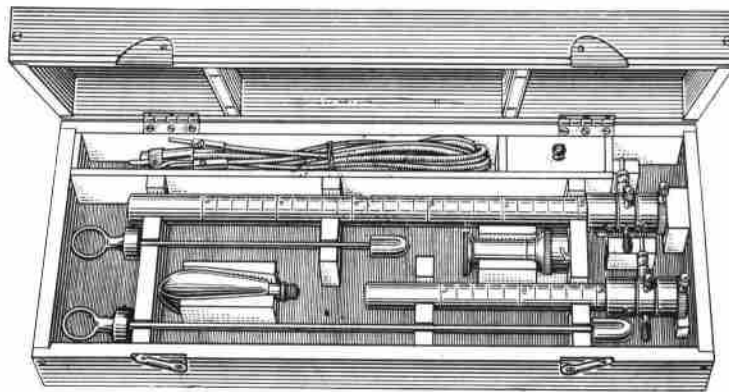

28cm/11"  
35cm/13<sup>3</sup>/<sub>4</sub>"  
42cm/16<sup>1</sup>/<sub>2</sub>"

**Surgical Company**

**RECTUM**

Cotton Carrier for Rectoscope

SOS 17-047  
45cm/17 3/4"

Sigmoidoscope

**LLOYDS-DAVIES**  
SOS 17-048  
( Set )