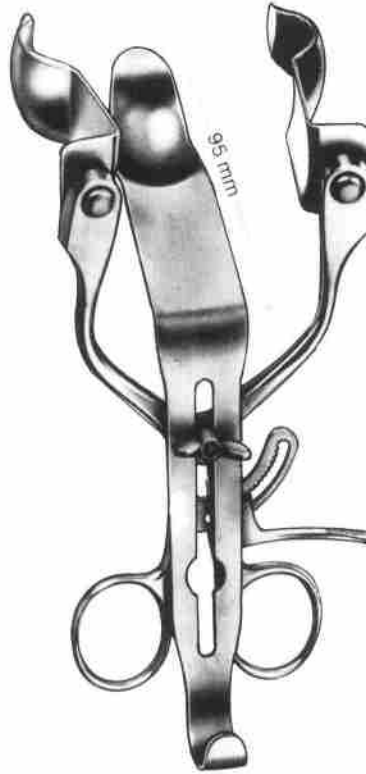

**BENSAUDE**  
SOS 17-020 19x70mm  
SOS 17-021 22x70mm

**MOD.MARTIN**  
SOS 17-022 22x50mm  
SOS 17-023 22x75mm  
SOS 17-024 22x100mm

**HIRSCHMANN**  
SOS 17-025 16x65mm  
SOS 17-026 19x65mm  
SOS 17-027 22x65mm

**Surgical Company**

**RECTUM**  
Anal Retractor

**PARK**  
SOS 17-028

SOS 17-029  
Rectal Blade  
70mm (deep)

SOS 17-030  
Sphincter Blade  
94mm (deep)

SOS 17-031  
Blade for Anastomosis  
90mm (deep)

**RECTUM**

Rectal Biopsy Forceps

Haemorrhoidel Forceps

**LEUR**  
SOS 17-032  
24.5cm/9<sup>3</sup>/<sub>4</sub>"

**HEYWOOD-SMITH**  
SOS 17-033  
21m/8<sup>1</sup>/<sub>4</sub>"

**HEYWOOD-SMITH**  
SOS 17-034  
20cm/8"

28cm/11"  
35cm/13<sup>3</sup>/<sub>4</sub>"  
42cm/16<sup>1</sup>/<sub>2</sub>"

**Surgical Company**

**RECTUM**

Cotton Carrier for Rectoscope

SOS 17-047  
45cm/17 3/4"

Sigmoidoscope

**LLOYDS-DAVIES**  
SOS 17-048  
( Set )