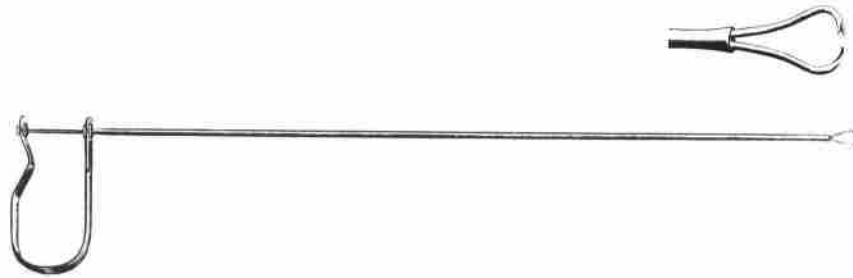

**YEOMAN**

Lengths - Largos - Längen

- |  |  |  |  |
|--|--|--|--|
|  |  |  | SOS 17-044<br>SOS 17-045<br>SOS 17-046 |
|  |  |  | SOS 17-041<br>SOS 17-042<br>SOS 17-043 |
|  |  |  | SOS 17-038<br>SOS 17-039<br>SOS 17-040 |
|  |  |  | SOS 17-035<br>SOS 17-036<br>SOS 17-037 |

28cm/11"  
35cm/13<sup>3</sup>/<sub>4</sub>"  
42cm/16<sup>1</sup>/<sub>2</sub>"

**Surgical Company**

**RECTUM**

Cotton Carrier for Rectoscope

SOS 17-047  
45cm/17 3/4"

Sigmoidoscope

**LLOYDS-DAVIES**  
SOS 17-048  
( Set )