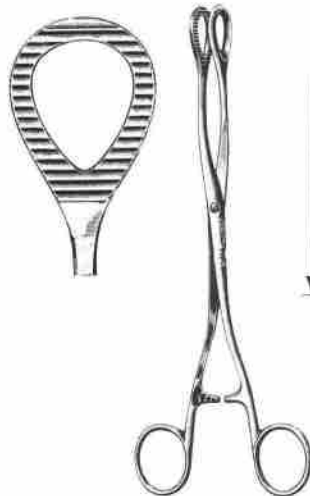

**Surgical Company**

**RECTUM**  
Anal Retractor

**PARK**  
SOS 17-028

SOS 17-029  
Rectal Blade  
70mm (deep)

SOS 17-030  
Sphincter Blade  
94mm (deep)

SOS 17-031  
Blade for Anastomosis  
90mm (deep)

**RECTUM**

Rectal Biopsy Forceps

Haemorrhoidel Forceps

**LEUR**  
SOS 17-032  
24.5cm/9<sup>3</sup>/<sub>4</sub>"

**HEYWOOD-SMITH**  
SOS 17-033  
21m/8<sup>1</sup>/<sub>4</sub>"

**HEYWOOD-SMITH**  
SOS 17-034  
20cm/8"

**YEOMAN**

Lengths - Largos - Längen

- |  |  |  |  |
|--|--|--|--|
|  |  |  | SOS 17-044<br>SOS 17-045<br>SOS 17-046 |
|  |  |  | SOS 17-041<br>SOS 17-042<br>SOS 17-043 |
|  |  |  | SOS 17-038<br>SOS 17-039<br>SOS 17-040 |
|  |  |  | SOS 17-035<br>SOS 17-036<br>SOS 17-037 |

28cm/11"  
35cm/13<sup>3</sup>/<sub>4</sub>"  
42cm/16<sup>1</sup>/<sub>2</sub>"

**Surgical Company**

**RECTUM**

Cotton Carrier for Rectoscope

SOS 17-047  
45cm/17 3/4"

Sigmoidoscope

**LLOYDS-DAVIES**  
SOS 17-048  
( Set )