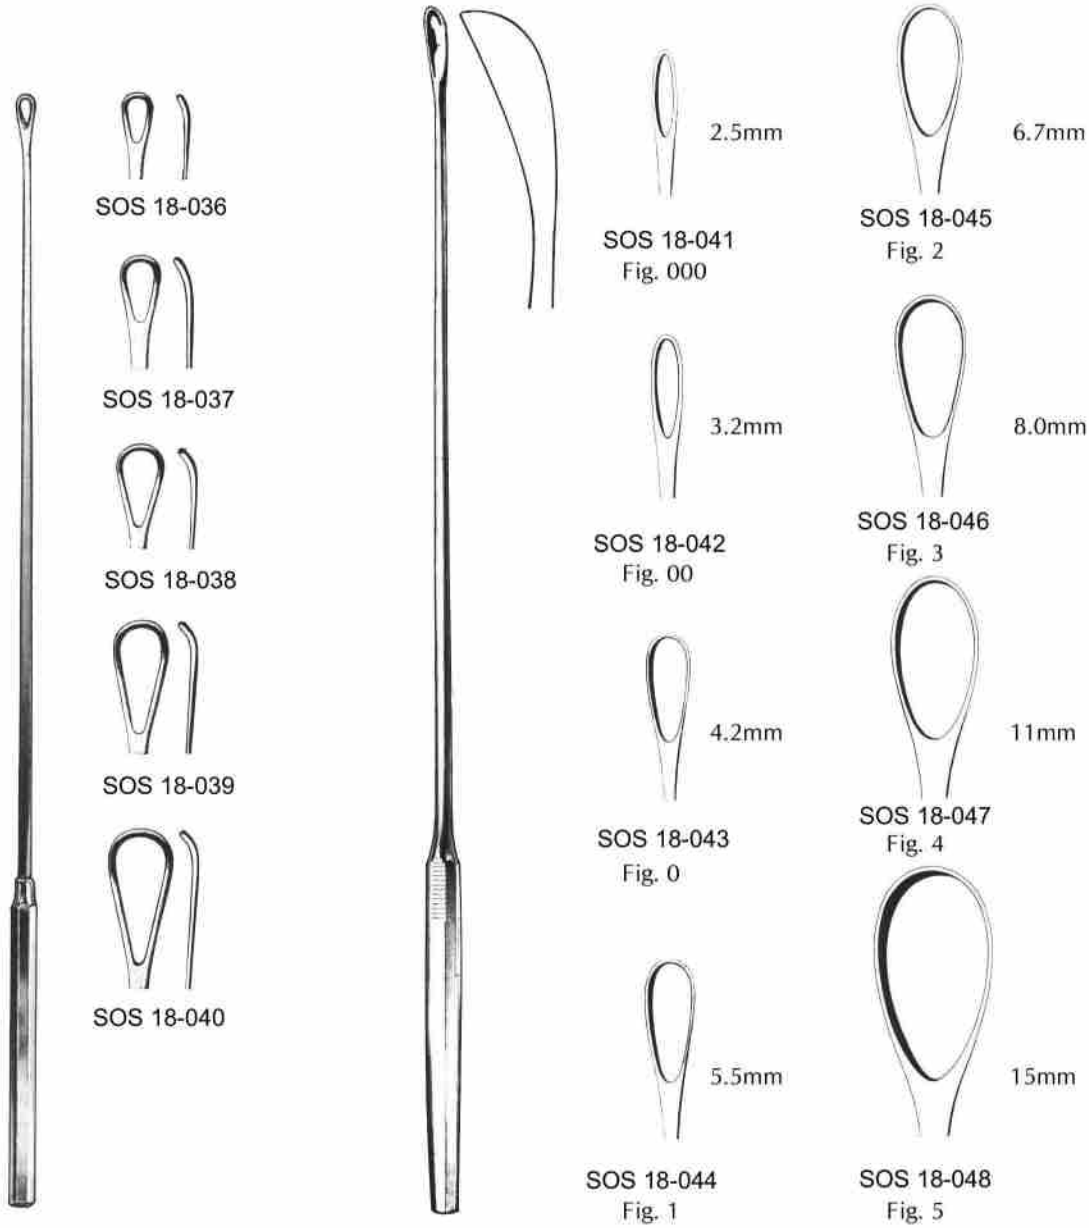

Surgical Company

GALL BLADDER

Gall Stone Scoops

MOORE
SOS 18-031
28cm/11"

MAYO
SOS 18-032
28cm/11"

FERGUSSON

21.5cm/8 1/2"
SOS 18-033

22cm/8 3/4"
SOS 18-034

28cm/11"
SOS 18-035

Surgical Company

GALL BLADDER

Gall Stone Scoops

MUENCHEN MODEL
30cm/12"

LUER-KOERTE
32cm/12 3/4"

Surgical Company

GALL BLADDER

Gall Stone Forceps

DESJARDINS
23cm/9"
SOS 18-049 Fig. 1
SOS 18-050 Fig. 2

MIXTER
SOS 18-051
22cm/8³/₄"

BLAKE
SOS 18-052
20cm/8"

MAYO-BLAKE
SOS 18-054
20cm/8"

MAYO-BLAKE
SOS 18-055
20cm/8"