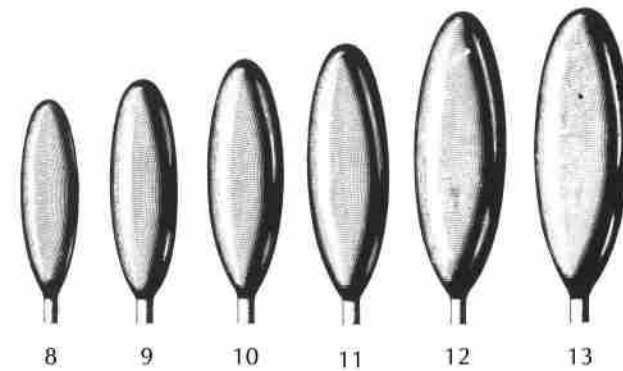

8   9   10   11   12   13

Kidney Stone Forceps and Probe