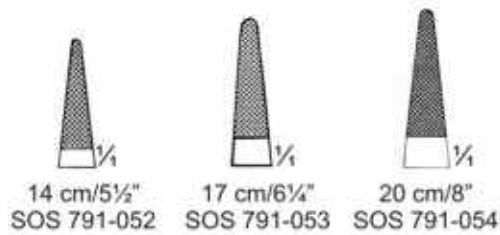

**NEEDLE HOLDERS
WITH TUNGSTEN CARBIDE INSERTS**

Mathieu

Delicate Jaws