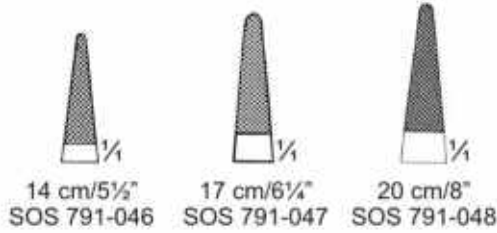

**NEEDLE HOLDERS
WITH TUNGSTEN CARBIDE INSERTS**

Mathieu