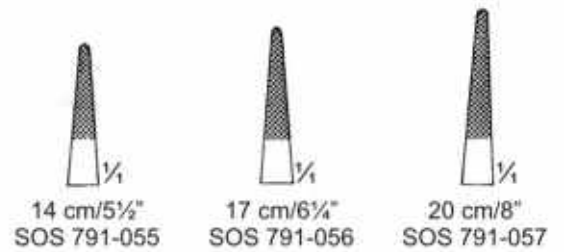

**NEEDLE HOLDERS
WITH TUNGSTEN CARBIDE INSERTS**