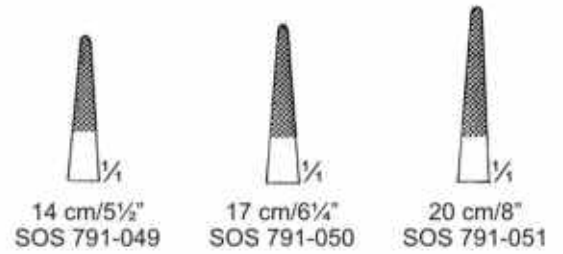

**NEEDLE HOLDERS
WITH TUNGSTEN CARBIDE INSERTS**

Mathieu