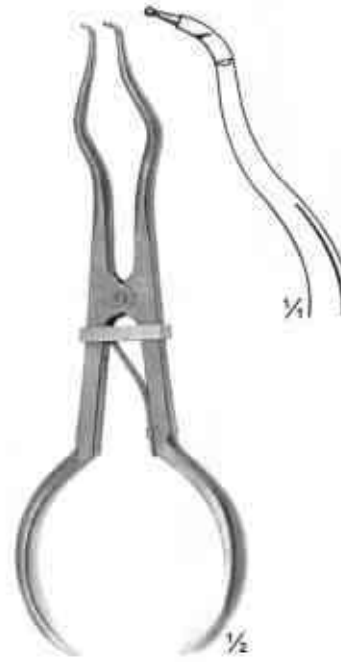

Rubberdam clamp forceps

Brewer
17.5 cm/7"
SOS 792-446