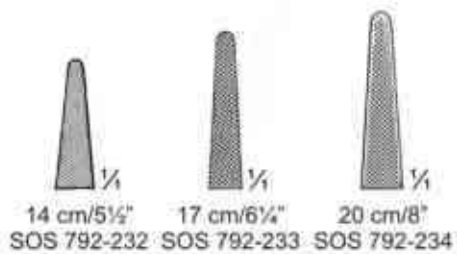

Mathieu
With inside ratchet