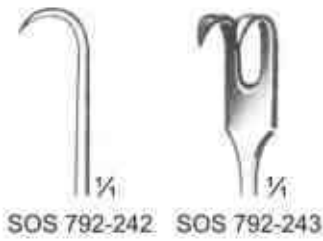

RETRACTORS, STANDARD PATTERNS

Sharp