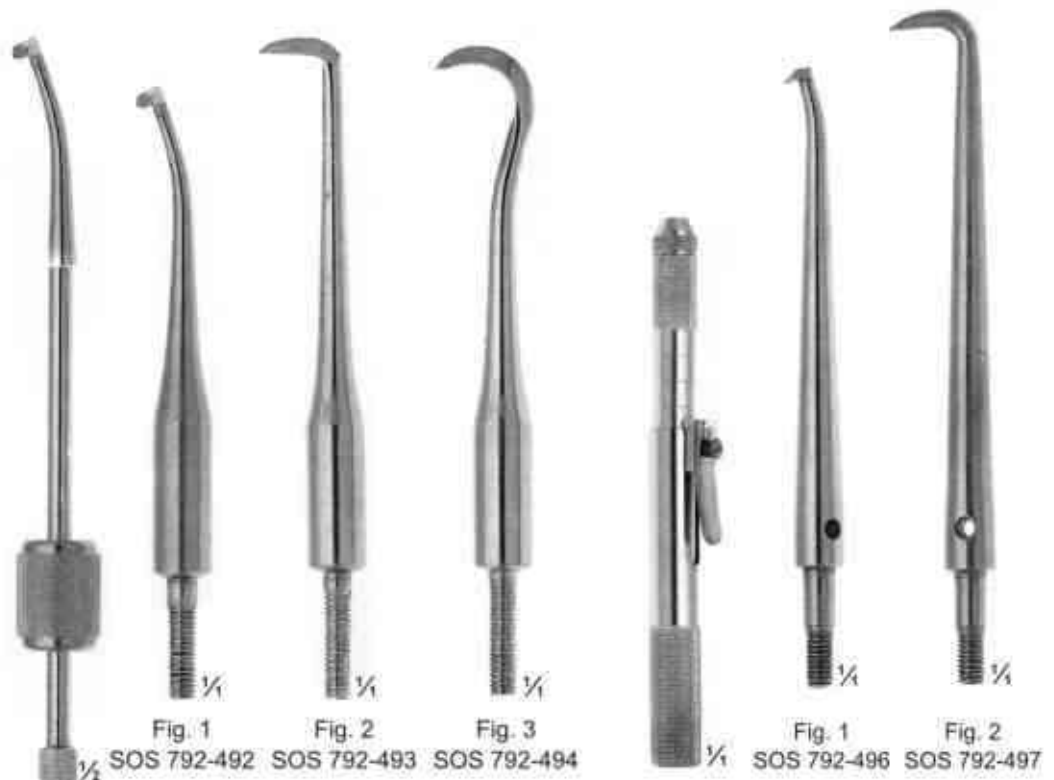

### Crown spreaders

**Fig. 1**  
SOS 792-479

**Fig. 2**  
SOS 792-480

**Universal**  
SOS 792-481

15 cm/6"  
SOS 792-482  
Diamant coated jaws

SOS 792-483  
Jaws plastic coated

### CROWN REMOVERS

**Treymann**  
17 cm/6 3/4"  
SOS 792-484

31 cm/12 1/2"  
SOS 792-485  
Complete, with 4 attachments  
fig. 1 - 4, without striker spring

SOS 792-486  
Complete, with 4 attachments  
fig. 1 - 4, with striker spring

Fig. 1 SOS 792-487  
Fig. 2 SOS 792-488  
Fig. 3 SOS 792-489  
Fig. 4 SOS 792-490

21 cm/8 1/4"  
SOS 792-491  
Complete, with 3 attachments fig. 1-3

**Crown-Butler**  
SOS 792-495  
Complete, with 2 attachments fig. 1 and 2