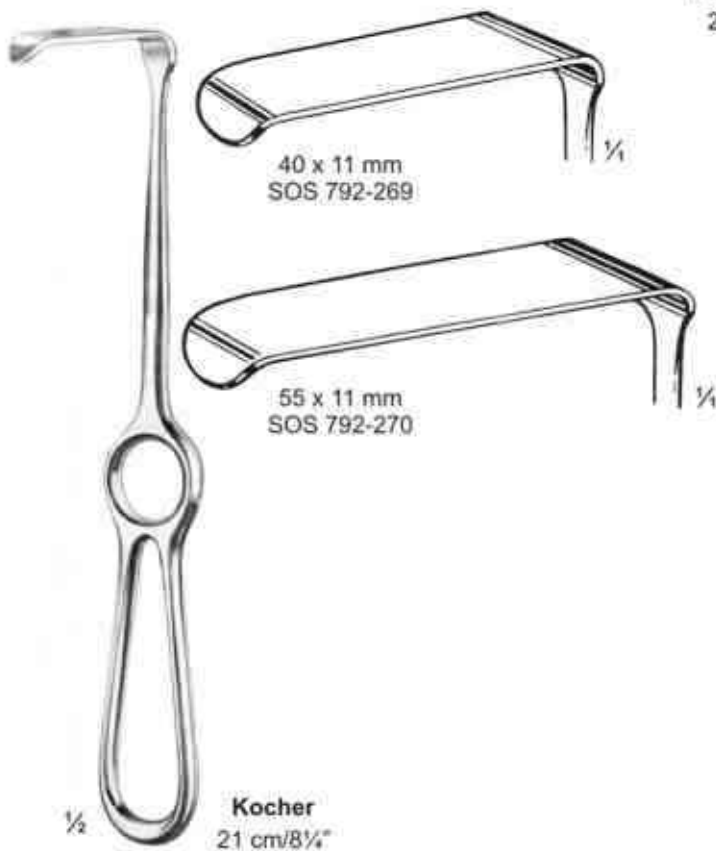

#### Micro Needle Holders

**Boynton**  
12 cm/4½" SOS 792-238

**Castroviejo**  
14 cm/5½"

With catch

**Castroviejo**  
13 cm/5" SOS 792-241

With catch

## RETRACTORS, STANDARD PATTERNS

Sharp

Blunt

Sharp

Blunt

Senn-Miller  
16 cm/6 1/4"

**RETRACTORS, STANDARD PATTERNS**