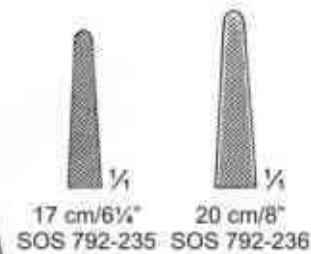

Lichtenberg
Smooth action