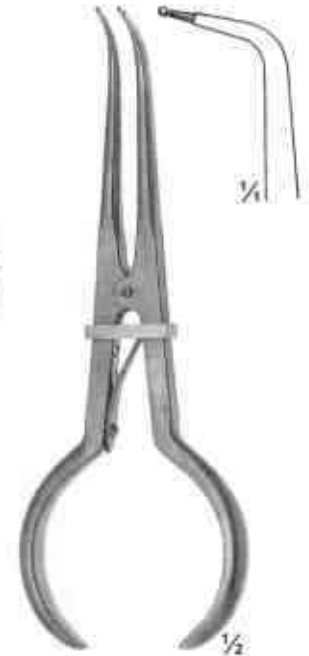

Stoke
17.5 cm/7"
SOS 792-447