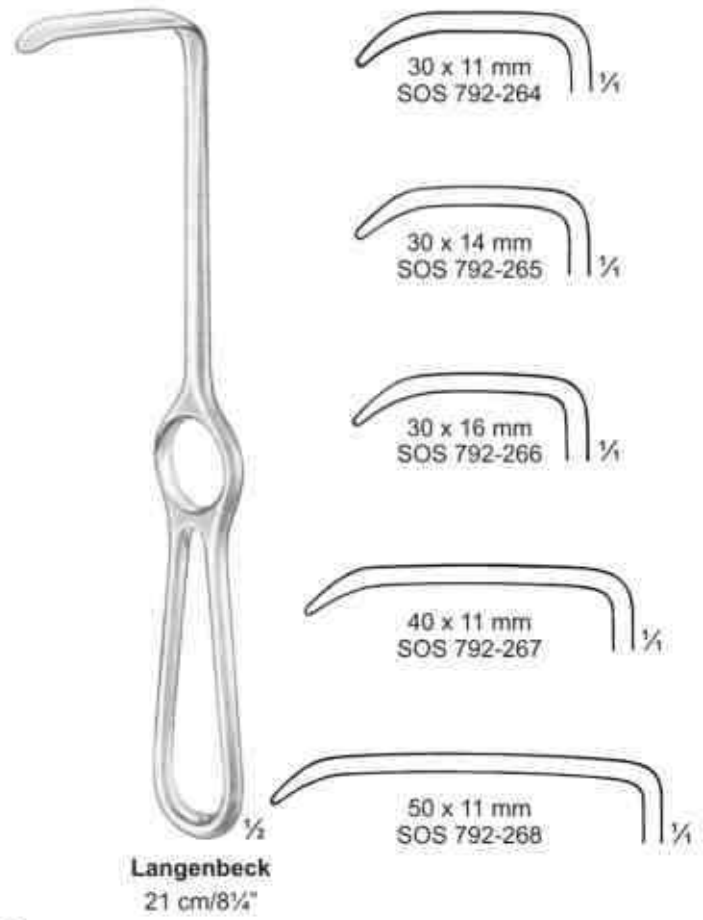

#### Micro Needle Holders

**Boynton**  
12 cm/4½" SOS 792-238

**Castroviejo**  
14 cm/5½"

With catch

**Castroviejo**  
13 cm/5" SOS 792-241

With catch

## RETRACTORS, STANDARD PATTERNS

Sharp

Blunt

Sharp

Blunt

Senn-Miller  
16 cm/6 1/4"

**RETRACTORS, STANDARD PATTERNS**