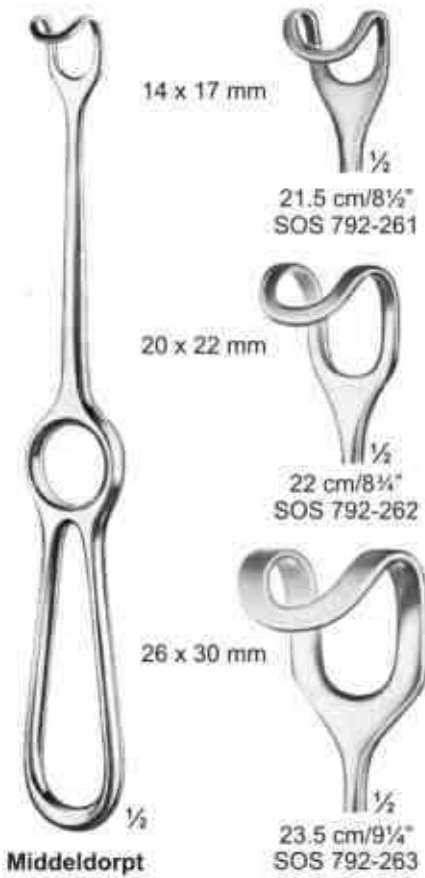

#### Micro Needle Holders

**Boynton**  
12 cm/4½" SOS 792-238

**Castroviejo**  
14 cm/5½"

With catch

**Castroviejo**  
13 cm/5" SOS 792-241

With catch

## RETRACTORS, STANDARD PATTERNS

Sharp

Blunt

Sharp

Blunt

Senn-Miller  
16 cm/6 1/4"

**RETRACTORS, STANDARD PATTERNS**