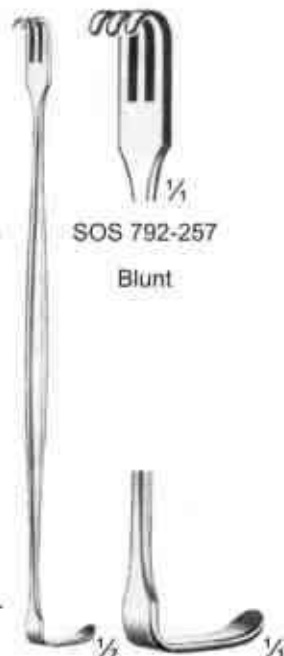

#### Micro Needle Holders

**Boynton**  
12 cm/4½" SOS 792-238

**Castroviejo**  
14 cm/5½"

With catch

**Castroviejo**  
13 cm/5" SOS 792-241

With catch

## RETRACTORS, STANDARD PATTERNS

Sharp

Blunt

Sharp

Blunt

Senn-Miller  
16 cm/6 1/4"

**RETRACTORS, STANDARD PATTERNS**