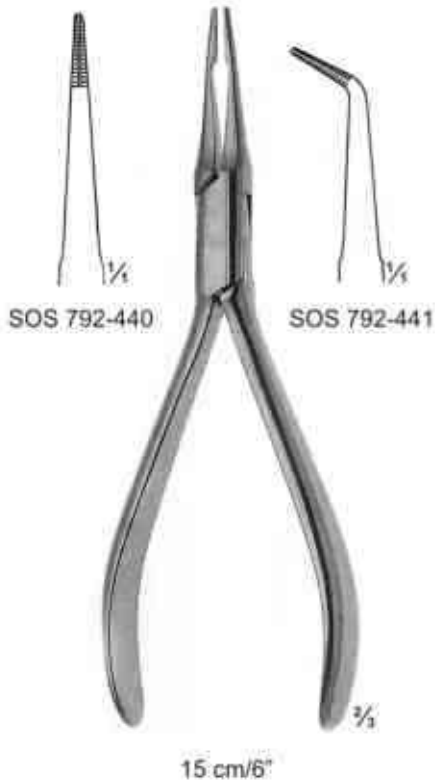

BROACH REMOVING PLIERS

Pliers for removing broken broaches and silver pins