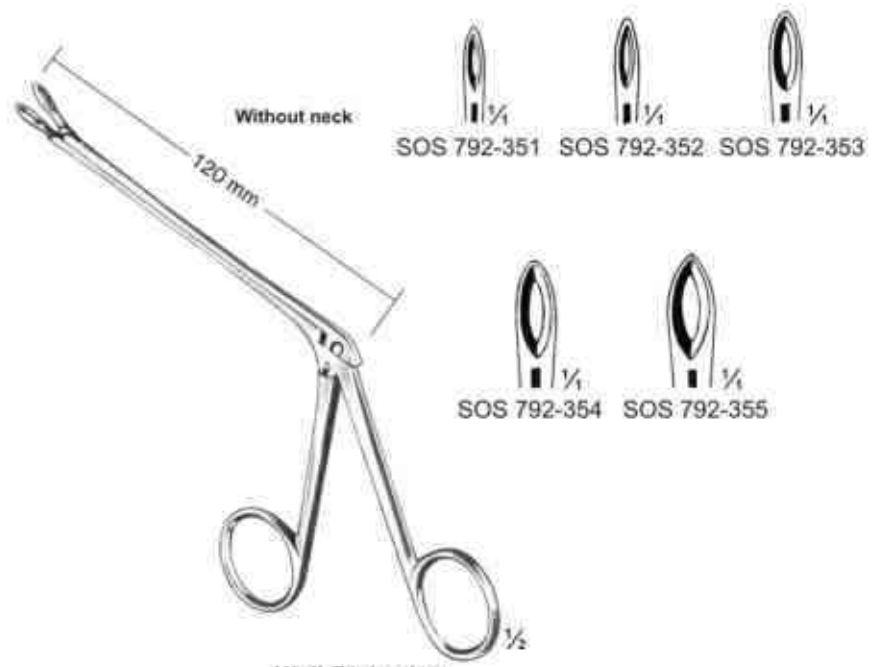

Nasal cutting forceps

Weil-Blakesley
12 cm/4¾"