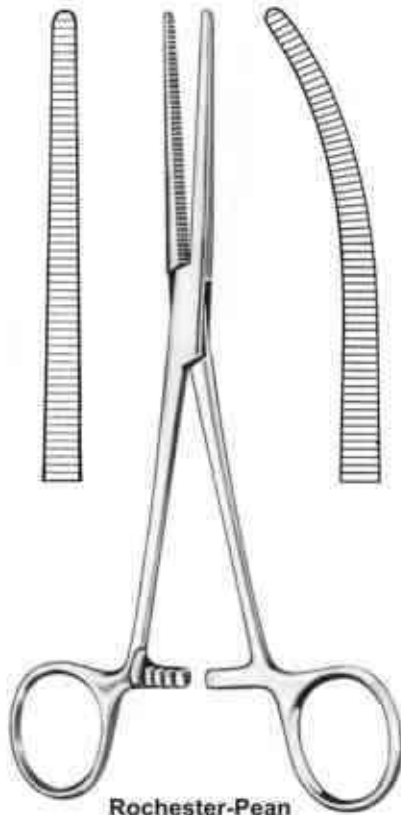

HEMOSTATIC FORCEPS

Rochester-Pean