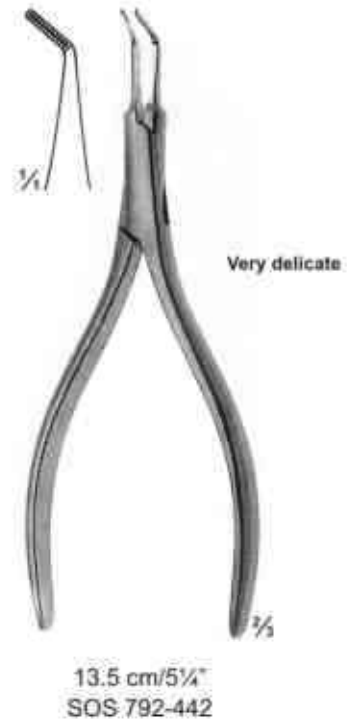

BROACH REMOVING PLIERS

Pliers for removing broken broaches and silver pins